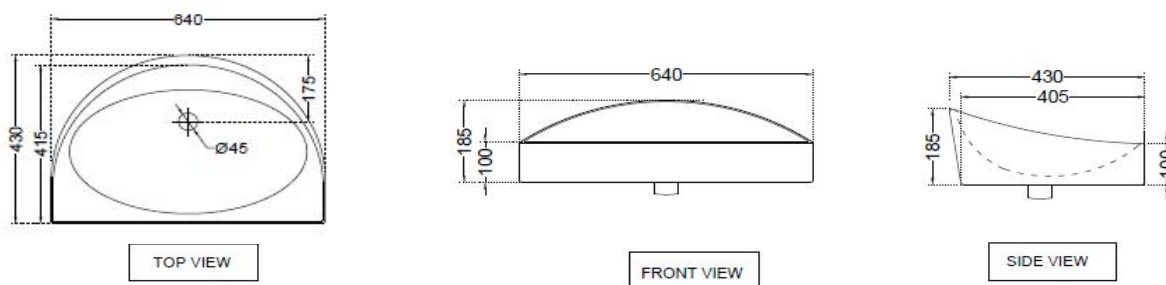

SPECIFICATION DATA SHEET

PRODUCT DETAILS

Manufacturer :	Artize	Type:	Table Top Basin
Outlet	Vertical	Colour:	White
Technical Details:	ID of waste outlet hole dia. $\varnothing 45 \pm 3$ mm	Material:	Fine Fire Clay
Horizontal distance between the Bowl edge and the centre line of the waste outlet hole ≤ 175 mm			

PRODUCT IMAGE

TECHNICAL DRAWING

Product Dimension	640x430x185 mm	FEATURES Exclusive design
Basin Inner Dimension	565x390x80 mm	
Product Weight	15.25 kg.	

CERTIFICATION

Compliance : EN 14688:2015 (E)

DISCLAIMER: Our every effort has been made to ensure factual accuracy, the information presented subject to changes due to requirements in different sites, markets and/ or countries. All dimensions are in mm (Tolerance ± 5 MM). Jaquar reserves the right to make the necessary amendments at any time without prior notice.